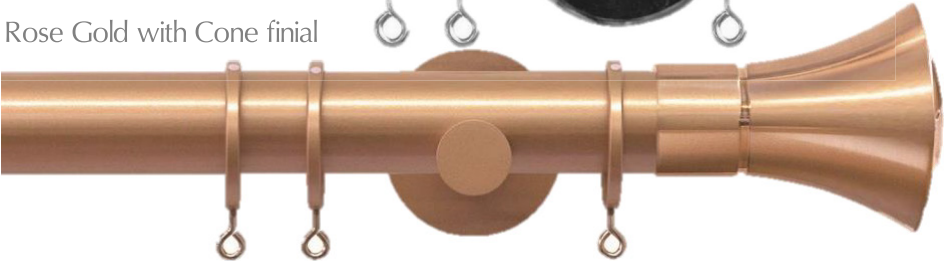

## Antique Brass

*(Including either Ball, Stud or Bullet Finials)* For Clear Balls Finials there is an additional supplement per pole

120cm Supplied in one length with 2 cylinder brackets and 12 rings

150cm Supplied in one length with 2 cylinder brackets and 16 rings

180cm Supplied in one length with 2 cylinder brackets and 18 rings

240cm Supplied in one length with 3 cylinder brackets and 24 rings

300cm Supplied in two lengths with 3 cylinder brackets and 30 rings

360cm Supplied in two lengths with 3 cylinder brackets and 36 rings

# Strand 35mm

Available in a choice of 3 colours Stainless Effect, Chrome and Rose Gold  
with a choice of 3 Finials, Ball, Stud and Cone

Stainless Steel with Ball finial

Chrome with Stud Finial

Rose Gold with Cone finial

## Sold as Complete pack

180cm Supplied in one length with 2 brackets and 18 rings

240cm Supplied in one length with 3 brackets and 24 rings

300cm Supplied in one length with 3 brackets and 30 rings

360cm Supplied in two lengths with 3 brackets and 36 rings