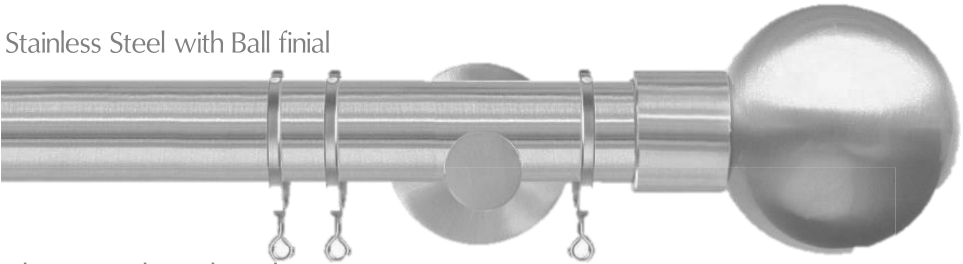

## Antique Brass

*(Including either Ball, Stud or Bullet Finials)* For Clear Balls Finials there is an additional supplement per pole

120cm Supplied in one length with 2 cylinder brackets and 12 rings

150cm Supplied in one length with 2 cylinder brackets and 16 rings

180cm Supplied in one length with 2 cylinder brackets and 18 rings

240cm Supplied in one length with 3 cylinder brackets and 24 rings

300cm Supplied in two lengths with 3 cylinder brackets and 30 rings

360cm Supplied in two lengths with 3 cylinder brackets and 36 rings

# Strand 35mm

Available in a choice of 3 colours Stainless Effect, Chrome and Rose Gold  
with a choice of 3 Finials, Ball, Stud and Cone

Stainless Steel with Ball finial

Chrome with Stud Finial

Rose Gold with Cone finial