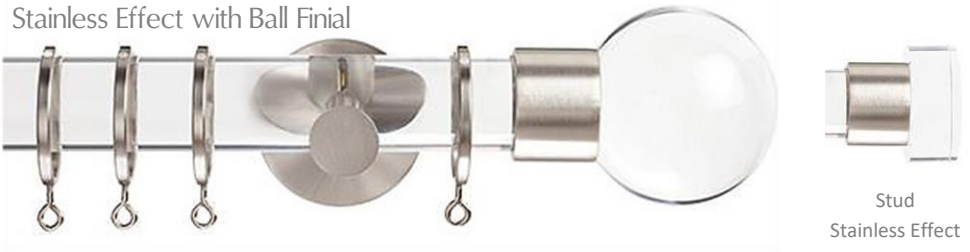

# Strand 35mm

Available in a choice of 3 colours Stainless Effect, Chrome and Rose Gold  
with a choice of 3 Finials, Ball, Stud and Cone

Stainless Steel with Ball finial

Chrome with Stud Finial

Rose Gold with Cone finial

480cm Supplied in two lengths with 3 brackets and 48 rings

Additional Rings (Pack of 6)

# Acrylic 35mm

Lightweight Modern Poles in Stainless Effect or Chrome

Stainless Effect with Ball Finial

Chrome with Stud Finial

**Acrylic 35mm is Sold as a Complete pack:**

*(Use of 3 Brackets always recommended & Lightweight fabric only)*