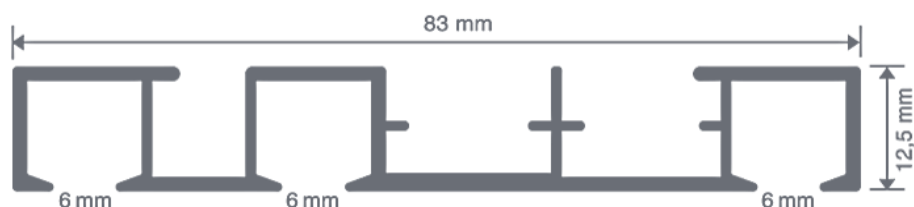

Our aluminium TripleGlide track has a channel for voiles close to the window, and two channels at the front of the track for the main curtains. This offers a large overlap to prevent light pollution which makes Triple Glide a perfect product for Hotel bedrooms.

No brackets are required with TripleGlide. To fit, a series of holes need to be drilled into the central groove. This gives a strong and quick fixing.

TripleGlide

Multi-Channel Contract track

TripleGlide is supplied made to measure with endcaps, twist end stops, 14 Strong gliders per metre for the voile, and 14 strong gliders per metre for the main curtains (distributed between the channels).

Made to Measure Prices:

Sizes up too:

150cm

200cm

250cm

300cm

350cm

400cm

450cm

500cm

550cm

Additional Heavyweight Gliders (pack 100):

Additional Twist End Stops (Pair)

Additional End Caps (Pair)