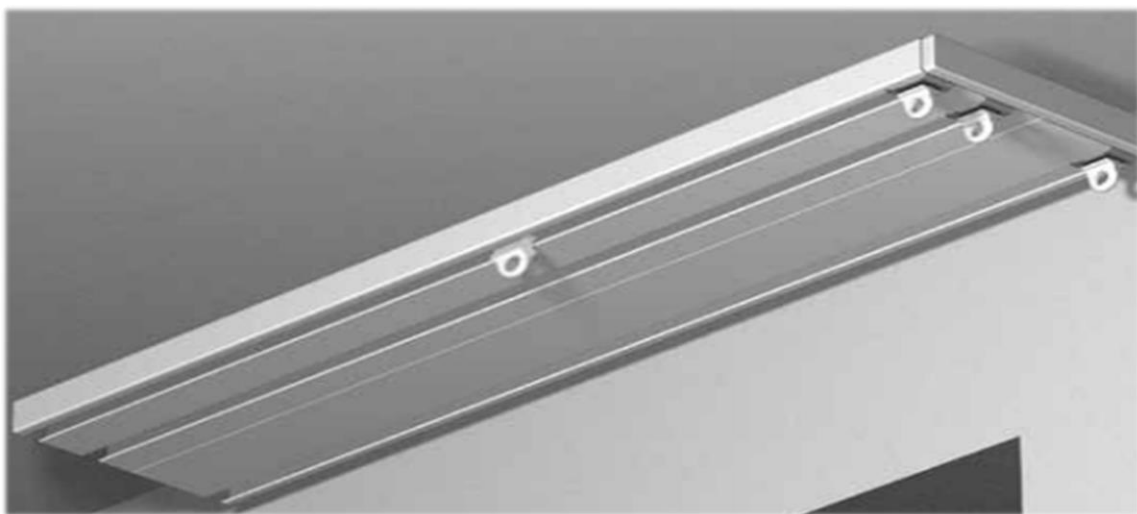

Our aluminium TripleGlide track has a channel for voiles close to the window, and two channels at the front of the track for the main curtains. This offers a large overlap to prevent light pollution which makes Triple Glide a perfect product for Hotel bedrooms.

No brackets are required with TripleGlide. To fit, a series of holes need to be drilled into the central groove. This gives a strong and quick fixing.

TripleGlide

Multi-Channel Contract track

TripleGlide is supplied made to measure with endcaps, twist end stops, 14 Strong gliders per metre for the voile, and 14 strong gliders per metre for the main curtains (distributed between the channels).

Made to Measure Prices:

Sizes up too:

150cm

200cm

250cm

300cm

350cm

400cm