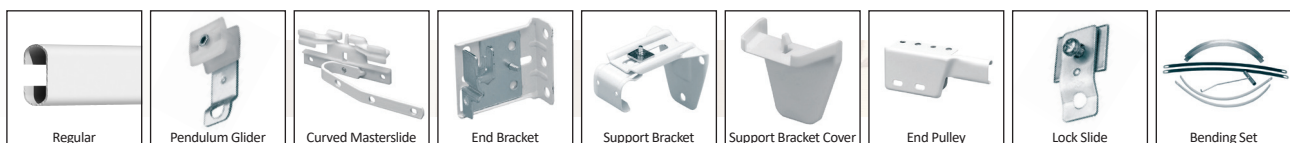

Product Code	Product Description	Size	Outer Qty	List Price	RRP
05121/250	Regular Contract Track	250CM	20	£15.13	£18.16
05121/350	Regular Contract Track	350CM	20	£22.60	£27.12
05121/500	Regular Contract Track	500CM	20	£30.20	£36.24
20083	Plain Glider	PK 500	1	£37.40	£44.88
05035	Regular Pendulum Glider	PK 100	1	£33.43	£40.12
05013	Curved Masterslides	PAIR	10	£8.43	£10.12
05014/MET	Metal Masterslides	PAIR	20	£4.60	£5.52
05078	Regular End Brackets 3.75-6.25cm	PAIR	20	£5.10	£6.12
05080	Regular Support Bracket 3.75-6.25cm	PAIR	10	£3.80	£4.56
05079	Regular End Brackets 6.25-8.75cm	PAIR	20	£5.23	£6.28
05046	Regular Support Bracket 6.25-8.75cm	EACH	10	£4.10	£4.92
05234	Regular Double Rod End Brackets	PAIR	10	£9.53	£11.44
05235	Regular Double Rod Support Bracket	EACH	10	£4.73	£5.68
05273	Regular 1-Slot Support Bracket 3.75-6.25cm	EACH	10	£3.80	£4.56
05293	Support Bracket Cover	PK 50	1	£22.30	£26.76
05017	Regular Ceiling Support Bracket	EACH	10	£4.60	£5.52
05029	Regular Support Bracket Stirrup	EACH	20	£2.07	£2.48
05302	Support Bracket Extension Plate	EACH	20	£4.73	£5.68
05217	Regular Filler Set	EACH	1	£83.63	£100.36
05286	Regular Rail Bending Set	EACH	1	£185.80	£222.96
05278	Regular Lock Slide	EACH	50	£2.37	£2.84
05283	Regular Splice	EACH	20	£3.97	£4.76
05076	Regular End Pulleys	PAIR	20	£9.53	£11.44
05077	Regular Ball Bearing End Pulleys	PAIR	20	£13.50	£16.20
05275	Regular Ball Bearing Insert Pulley	EACH	20	£7.93	£9.52
05280/1	White 2.8mm Cord 100m Reel For Regular Track (Suitable for Swish Ultraglyde)	100M	1	£51.00	£61.20
05280/5	White 2.8mm Cord 500m Reel For Regular Track (Suitable for Swish Ultraglyde)	500M	1	£239.00	£286.80
20085	White Tension Pulley	PK 20	1	£88.00	£105.60