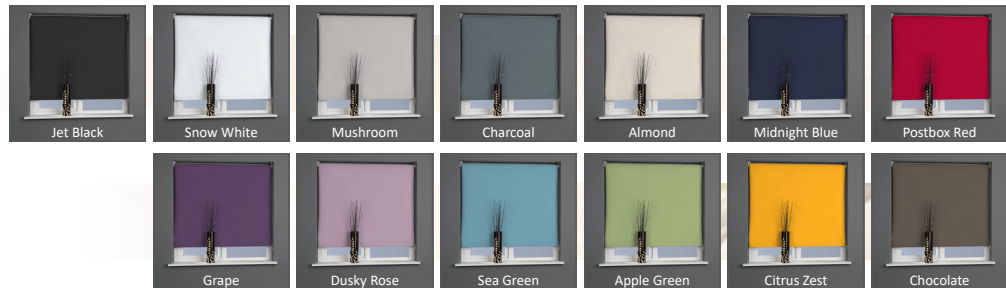

Plain Daylight Scalloped Roller Blinds 170cm Drop

Available in Snow White (SW) and Almond (AL)

Product Code	Product Description	Size	Outer Qty	List Price	RRP
UN60170RBS/	Scalloped Daylight Roller Blind	60cm	2	£20.47	£24.56
UN90170RBS/	Scalloped Daylight Roller Blind	90cm	2	£25.60	£30.72
UN120170RBS/	Scalloped Daylight Roller Blind	120cm	2	£30.73	£36.88
UN150170RBS/	Scalloped Daylight Roller Blind	150cm	2	£35.83	£43.00
UN180170RBS/	Scalloped Daylight Roller Blind	180cm	2	£40.97	£49.16

Plain Blackout Roller Blinds 170cm Drop

Available in Jet Black (JB), Snow White (SW), Mushroom (MU), Charcoal (CH), Almond (AL), Midnight Blue (MB), Postbox Red (PR), Grape (GR), Dusky Rose (DR), Sea Green (SG), Apple Green (AG), Citrus Zest (CZ) and Chocolate (CL)

Product Code	Product Description	Size	Outer Qty	List Price	RRP
UN60170RBB/	Plain Blackout Roller Blind	60cm	2	£23.07	£27.68
UN90170RBB/	Plain Blackout Roller Blind	90cm	2	£30.73	£36.88
UN120170RBB/	Plain Blackout Roller Blind	120cm	2	£38.40	£46.08
UN150170RBB/	Plain Blackout Roller Blind	150cm	2	£46.10	£55.32
UN180170RBB/	Plain Blackout Roller Blind	180cm	2	£53.77	£64.52