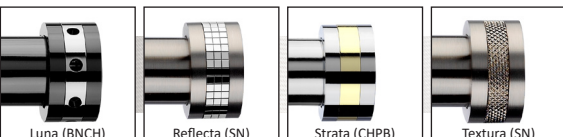

28mm Finials Eclipse

Available in High Gloss Black (BL) and High Gloss White (WH)

Product Code	Product Description	Size	Outer Qty	List Price	RRP
ECL28RON/	28mm Eclipse Ronda Finial	PK 1	6	£21.17	£25.40
ECL28SPH/	28mm Eclipse Sphera Finial	PK 1	6	£35.30	£42.36

28mm Finials Lustra

Available in Black Nickel (BN), Chrome (CH) and Satin Nickel (SN)

Product Code	Product Description	Size	Outer Qty	List Price	RRP
LUS28ZAR/	28mm Lustra Zara Finial	PK 1	6	£42.37	£50.84
LUS28SPH/	28mm Lustra Sphera Finial	PK 1	6	£35.30	£42.36
LUS28RON/	28mm Lustra Ronda Finial	PK 1	6	£21.17	£25.40
LUS28QUA/	28mm Lustra Quaza Finial	PK 1	6	£35.30	£42.36

28mm Finials Nuance

Specific finishes. Black Nickel (BN), Chrome (CH), Satin Nickel (SN) and Polished Brass (PB)

Product Code	Product Description	Size	Outer Qty	List Price	RRP
NUAN28LUN/BNCH	28mm Nuance Luna Finial BN/CH/BN	PK 1	6	£41.47	£49.76
NUAN28LUN/CH	28mm Nuance Luna Finial CH	PK 1	6	£41.47	£49.76
NUAN28REF/BN	28mm Nuance Reflecta Finial BN	PK 1	6	£41.47	£49.76
NUAN28REF/SN	28mm Nuance Reflecta Finial SN	PK 1	6	£41.47	£49.76
NUAN28STR/CHBN	28mm Nuance Strata Finial CH/BN/CH	PK 1	6	£41.47	£49.76
NUAN28STR/CHPB	28mm Nuance Strata Finial CH/PB/CH	PK 1	6	£41.47	£49.76
NUAN28STR/SNCH	28mm Nuance Strata Finial SN/CH/SN	PK 1	6	£41.47	£49.76
NUAN28TEX/CH	28mm Nuance Textura Finial CH	PK 1	6	£41.47	£49.76
NUAN28TEX/SN	28mm Nuance Textura Finial SN	PK 1	6	£41.47	£49.76