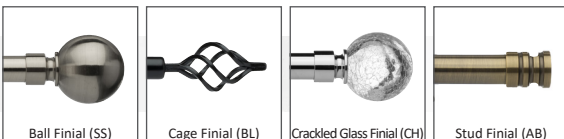

16/19mm Extendable Metal Pole Crackled Glass Finial

Available in Antique Brass (AB), Satin Steel (SS), Black (BL) and Chrome (CH)

Product Code	Product Description	Size	Outer Qty	List Price	RRP
UN1619120GLAS/	16/19mm Extendable Pole Crackled Glass Finial	120-210CM	2	£28.80	£34.56
UN1619180GLAS/	16/19mm Extendable Pole Crackled Glass Finial	180-320CM	2	£38.40	£46.08

16/19mm Extendable Metal Pole Stud Finial

Available in Antique Brass (AB), Satin Steel (SS), Black (BL) and Chrome (CH)

Product Code	Product Description	Size	Outer Qty	List Price	RRP
UN1619120STUD/	16/19mm Extendable Pole Stud Finial	120-210CM	2	£28.80	£34.56
UN1619180STUD/	16/19mm Extendable Pole Stud Finial	180-320CM	2	£38.40	£46.08