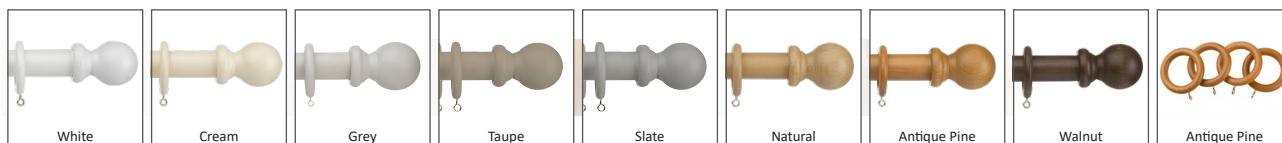

universal

Wood Poles

Easy to install and available in best-selling wood finishes, the Universal wood portfolio features 28mm & 35mm pole kits, complete with a classic ball finials, brackets and rings.

28mm Shrink Wrapped

Available in White (WH), Cream (CR), Grey (GR), Taupe (TP), Slate (DG), Natural (NA), Antique Pine (AP) & Walnut (WA)

Product Code	Product Description	Size	Outer Qty	List Price	RRP
UNIS28120BALL/	28mm Wood Pole Kit Ball Finial	120CM	6	£22.13	£26.56
UNIS28180BALL/	28mm Wood Pole Kit Ball Finial	180CM	6	£30.40	£36.48
UNIS28240BALL/	28mm Wood Pole Kit Ball Finial (Inc pole joiner)	240CM	4	£41.50	£49.80
UNIS28300BALL/	28mm Wood Pole Kit Ball Finial (Inc pole joiner)	300CM	4	£49.77	£59.72
UNI28RING/	28mm Wood Rings	PK 4	6	£4.13	£4.96

28mm Clear PET Box

Available in White (WH), Cream (CR), Grey (GR), Taupe (TP), Slate (DG), Natural (NA), Antique Pine (AP) & Walnut (WA)

Product Code	Product Description	Size	Outer Qty	List Price	RRP
UNI28120BALL/	28mm Wood Pole Kit Ball Finial	120CM	2	£27.67	£33.20
UNI28180BALL/	28mm Wood Pole Kit Ball Finial	180CM	2	£35.93	£43.12
UNI28240BALL/	28mm Wood Pole Kit Ball Finial (Inc pole joiner)	240CM	2	£47.03	£56.44
UNI28300BALL/	28mm Wood Pole Kit Ball Finial (Inc pole joiner)	300CM	2	£55.30	£66.36
UNI28RING/	28mm Wood Rings	PK 4	6	£4.13	£4.96

Metal Poles

A comprehensive collection that offers a selection to suit a variety of interior décors. Available in 4 beautiful finishes and with a choice of 5 classically designed finials, the metal pole range offers a solution for most window dressing situations.