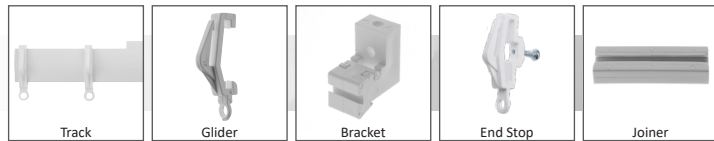

Tracks

With options in both PVC and Steel, there is an affordable, quality track solution for a variety of window dressing situations.

PVC Curtain Track

Product Code	Product Description	Size	Outer Qty	List Price	RRP
U300/100.X	Plastic Track with Fittings - White	100CM	10	£6.90	£8.28
U300/125.X	Plastic Track with Fittings - White	125CM	10	£9.63	£11.56
U300/150.X	Plastic Track with Fittings - White	150CM	10	£11.73	£14.08
U300/175.X	Plastic Track with Fittings - White	175CM	10	£13.80	£16.56
U300/200.X	Plastic Track with Fittings - White	200CM	10	£16.57	£19.88
U300/250.X	Plastic Track with Fittings - White	250CM	10	£19.03	£22.84
U300/275.X	Plastic Track with Fittings - White	275CM	10	£23.47	£28.16
UC300/500.X	Plastic Track Coil with Fittings - White	500CM	10	£29.00	£34.80
U30913.X	Gliders	PK 10	10	£2.43	£2.92
U30933.X	Brackets	PK 5	10	£4.83	£5.80
U30923.X	End Stop	PK 2	10	£2.43	£2.92
U64310.X	Joiner	PK 1	10	£2.43	£2.92