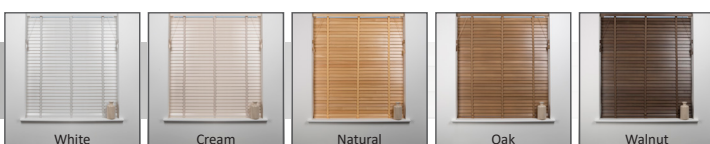

Wood Venetian Blinds 50mm Slat 160cm Drop

Available in White (WH), Cream (CR), Natural (NA), Oak (OK) & Walnut (WA)

Product Code	Product Description	Size	Outer Qty	List Price	RRP
UN5060160WVB/	50mm Wood Venetian Blind	60CM	2	£58.77	£70.52
UN5075160WVB/	50mm Wood Venetian Blind	75CM	2	£76.03	£91.24
UN5090160WVB/	50mm Wood Venetian Blind	90CM	2	£93.33	£112.00
UN50105160WVB/	50mm Wood Venetian Blind	105CM	2	£110.60	£132.72
UN50120160WVB/	50mm Wood Venetian Blind	120CM	2	£127.87	£153.44
UN50135160WVB/	50mm Wood Venetian Blind	135CM	2	£145.20	£174.24
UN50150160WVB/	50mm Wood Venetian Blind	150CM	2	£162.47	£194.96
UN50165160WVB/	50mm Wood Venetian Blind	165CM	2	£179.73	£215.68
UN50180160WVB/	50mm Wood Venetian Blind	180CM	2	£197.03	£236.44