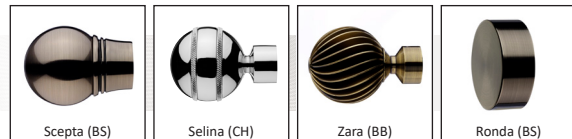

35mm Poles & Accessories

Available in Burnished Brass (BB), Brushed Silver (BS) and Chrome (CH)

Product Code	Product Description	Size	Outer Qty	List Price	RRP
INSP35150/	35mm Inspired Pole	150CM	4	£49.73	£59.68
INSP35180/	35mm Inspired Pole	180CM	4	£59.47	£71.36
INSP35240/	35mm Inspired Pole	240CM	4	£76.03	£91.24
INSP35JOINER	35mm Inspired Joiner	PK 1	12	£20.73	£24.88
INSP35CURBRK/	35mm Inspired Curvatura End Bracket	PK 1	2	£41.47	£49.76
INSP35CURCBRK/	35mm Inspired Curvatura Centre Bracket	PK 1	2	£38.70	£46.44
INSP35RECBRK/	35mm Inspired Recess Bracket	PK 1	6	£27.63	£33.16
INSP35EYEST/BN	35mm Inspired Eyelet Stop (Black Nickel Only)	PK 1	12	£24.20	£29.04
INSP35LINBRK/	35mm Inspired Linea Bracket	PK 1	2	£55.30	£66.36
INSP35LINEXT/	35mm Inspired Linea Extension Piece	PK 1	6	£13.83	£16.60
INSP35CLRNG/	35mm Inspired Classik Rings	PK 6	6	£34.57	£41.48
INSP35KUBRNG/	35mm Inspired Kubus Rings	PK 6	6	£34.57	£41.48

35mm Finials Allure

Available in Burnished Brass (BB), Brushed Silver (BS) and Chrome (CH)

Product Code	Product Description	Size	Outer Qty	List Price	RRP
ALL35SCE/	35mm Allure Scepta Finial	PK 1	2	£69.10	£82.92
ALL35SEL/	35mm Allure Selina Finial	PK 1	2	£76.03	£91.24
ALL35ZAR/	35mm Allure Zara Finial	PK 1	2	£82.93	£99.52
ALL35RON/	35mm Allure Ronda Finial	PK 1	2	£41.47	£49.76