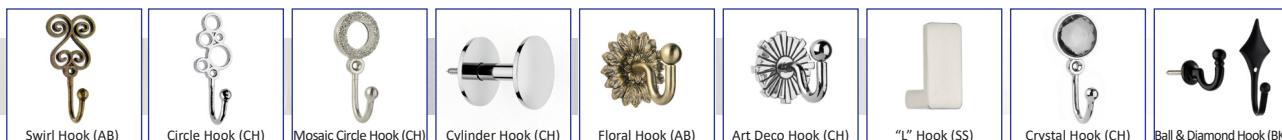

Marrakesh – Bring exotic elegance to your curtains with Marrakesh, a collection of luxury tiebacks in an extensive range of colours.

Product Code	Product Description	Embrace	Outer Qty	List Price	RRP
439.AULI	Marrakesh Tassel Tieback - Aubergine/Lilac	885mm	10	£24.17	£29.00
439.BKCL	Marrakesh Tassel Tieback - Black/Charcoal	885mm	10	£24.17	£29.00
439.BN	Marrakesh Tassel Tieback - Brown	885mm	10	£24.17	£29.00
439.CIV	Marrakesh Tassel Tieback - Cream/Ivory	885mm	10	£24.17	£29.00
439.CNFW	Marrakesh Tassel Tieback - Cornflower	885mm	10	£24.17	£29.00
439.CRTS	Marrakesh Tassel Tieback - Chartreuse	885mm	10	£24.17	£29.00
439.DEB	Marrakesh Tassel Tieback - Duck Egg	885mm	10	£24.17	£29.00
439.FSA	Marrakesh Tassel Tieback - Fuchsia	885mm	10	£24.17	£29.00
439.G	Marrakesh Tassel Tieback - Gold	885mm	10	£24.17	£29.00
439.LIAM	Marrakesh Tassel Tieback - Lilac/Amethyst	885mm	10	£24.17	£29.00
439.RDCT	Marrakesh Tassel Tieback - Red/Claret	885mm	10	£24.17	£29.00
439.SVIV	Marrakesh Tassel Tieback - Silver/Ivory	885mm	10	£24.17	£29.00

Hooks

See product for finish availability - Satin Steel (SS or SN), Antique Brass (AB), Brass (B), Chrome (CH or CHM), Black (BK) and Cream (C)

Product Code	Product Description	Size	Outer Qty	List Price	RRP
SWSWIRL.	Swirl Hook (SS, AB & CH)	PK 2	10	£8.97	£10.76
SWCIRC.	Circle Hook (SS & CH)	PK 2	10	£8.97	£10.76
SWMSAIC.	Mosaic Circle Hook (SS & CH)	PK 2	10	£10.23	£12.28
SWCONCH.	Contemporary Cylinder Hook (SS & CH)	PK 2	5	£12.17	£14.60
SWFLORLB.	Floral Backplate Hook (SS, AB & CH)	PK 2	5	£11.50	£13.80
SWARTD.	Art Deco Backplate Hook (SS, AB & CH)	PK 2	5	£11.50	£13.80
SWCONL.	Contemporary "L" Hook (SS & CH)	PK 2	5	£12.17	£14.60
SWCRYSL.	Crystal Hook (SS & CH)	PK 2	10	£9.57	£11.48
SWMBALL.	Ball End Tieback Hook (SN, B, CHM, BK & C)	PK 2	30	£5.77	£6.92
SWDIAMHK.	Diamond Tieback Hook (SN, CHM & BK)	PK 2	30	£5.77	£6.92