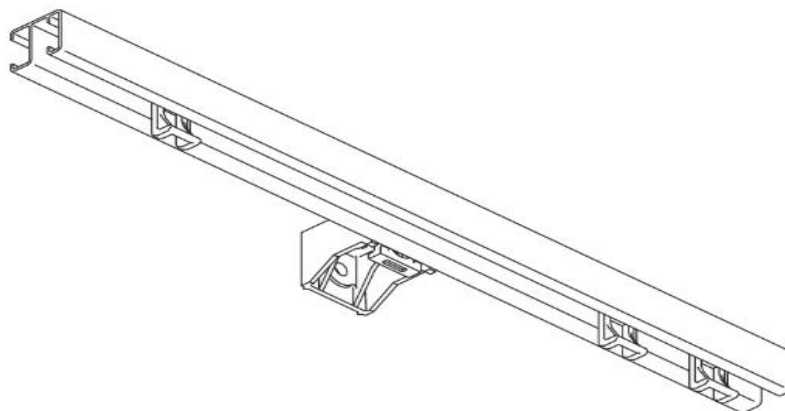

 **SilentGliss** 1280 Curtain Track in 3 new Colours,
only at Curtain Rail Supplies

Linen

Taupe

Dove Grey

- Versatile hand operated curtain track system for contract and domestic applications.
 - For medium to heavy weight curtains.
- Patented roller gliders glide on rim of front channel with very little friction for smooth and easy operation.
- Available in 3 colours: Linen, Taupe & Dove Grey with matching endcaps.
 - Easy wall or ceiling fixing with white nylon universal brackets.
 - Available in one piece up to 600cm.
 - Can be bent to a 20cm radius.

Made to Measure Prices

Complete track:

Size up to:	Retail
125cm	£34.78
150cm	£41.80
175cm	£48.69
200cm	£55.65
225cm	£62.59
250cm	£69.54
275cm	£76.53
300cm	£83.45
325cm	£90.43
350cm	£97.36
375cm	£104.33
400cm	£111.30
425cm	£118.19
450cm	£125.20
475cm	£132.18
500cm	£139.08
525cm	£146.04
550cm	£153.02
575cm	£159.98
600cm	£166.92