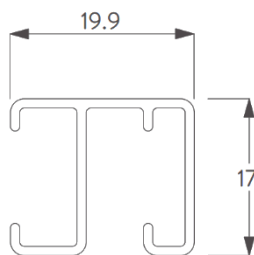

Made to Measure Prices

Complete track:

Size up to:	Retail
125cm	£34.78
150cm	£41.80
175cm	£48.69
200cm	£55.65
225cm	£62.59
250cm	£69.54
275cm	£76.53
300cm	£83.45
325cm	£90.43
350cm	£97.36
375cm	£104.33
400cm	£111.30
425cm	£118.19
450cm	£125.20
475cm	£132.18
500cm	£139.08
525cm	£146.04
550cm	£153.02
575cm	£159.98
600cm	£166.92

All prices are excluding VAT

Standard radius 200mm

Retail ex VAT.

Additional Gliders (3922) each	£0.48
Additional Brackets (3630) each	£1.76
Connecting Bridge (3620) each	£13.60