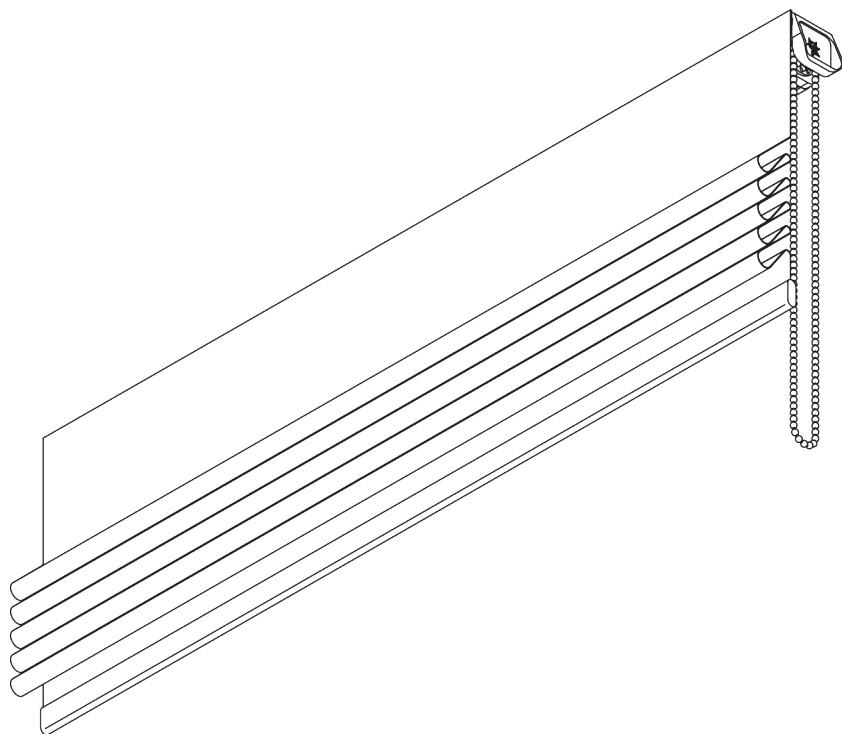

## PRODUCT INFORMATION

- **Operation:** chain
- **Range:** S - M
- **Fitting:** ceiling, wall
- **Colours:** white RAL 9016
- **Fabrics:** refer to Silent Gliss fabric collection