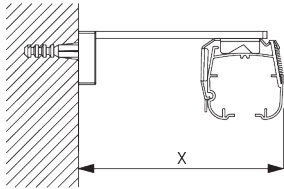

### **Bracket SG 2346**

**SG 2346**

Bracket

**C. WALL FITTING**

**Smart Fix**

**Smart Fix SG 11200 - SG 11205 and bracket SG 2302:**  
Screw SG 10395 (M4x6) needed.

**Square Smart Fix SG 11210 - SG 11215 and bracket SG 2302:**  
Screw SG 10395 (M4x6) needed.