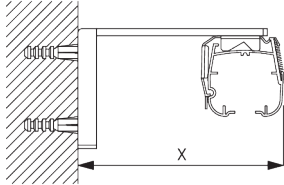

### **Bracket SG 2346**

**SG 2346**

Bracket

**C. WALL FITTING**

**Smart Fix**

**Smart Fix SG 11200 - SG 11205 and bracket SG 2302:**  
Screw SG 10395 (M4x6) needed.

**Square Smart Fix SG 11210 - SG 11215 and bracket SG 2302:**  
Screw SG 10395 (M4x6) needed.