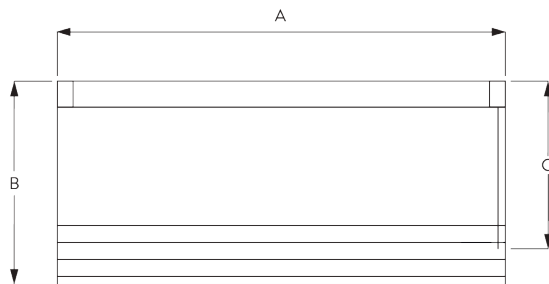

C. HOW TO MEASURE

Breakaway child safety chain drive SG 2307

A: System width
B: System height
C: Chain height