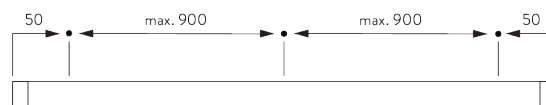

D. SPECIFICATION **TEXT**

Silent Gliss SG 2305 Chain Operated Roman Blind Headrail System. Comprises headrail SG 2301 made to measure powder coated white finish with bonded hook and loop insert, spools with cord SG 2308 and metal bead chain SG 2311 (optional plastic chain SG 2310). Left / right side hand pull via child safety gear drive set SG 2307 includes endcap, (optional gear drive set without child safety mechanism SG 2317 supplied with chain retainer). Top / face fix using clip bracket SG 2302 at max. 90cm centres (optional face / top fix clamp bracket SG 2346). If supplied with made up blind from Silent Gliss fabric collection includes child safe breakaway components SG 31624 bottom bar set, SG 3069 rod cover (hard / semi hard fold makeup), SG 3165 / 3166 ring (soft fold make-up). Fabric to be attached to headrail profile using loop tape. Compliant to Child Safety Legislation EN 13120.

FITTING

A. FITTING **INFORMATION**

For detailed fitting information, visit the [Silent Gliss website](#).

Fixing points