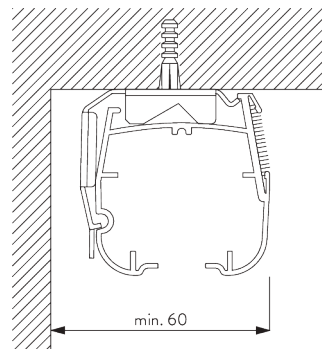

B. CEILING FITTING

Bracket SG 2302