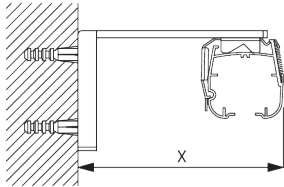

FITTING

A. FITTING INFORMATION

For detailed fitting information, visit the [Silent Gliss website](#).

Fixing points

B. CEILING FITTING

Bracket SG 2302

SG 2302
Bracket

Bracket SG 2346

SG 2346
Bracket

C. WALL FITTING

Smart Fix

Smart Fix SG 11200 - SG 11205 and bracket SG 2302:
Screw SG 10395 (M4x6) needed.

Square Smart Fix SG 11210 - SG 11215 and bracket SG 2302:
Screw SG 10395 (M4x6) needed.