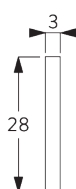

SYSTEM SPECIFICATIONS

A. SYSTEM DIMENSIONS

2 m

60 cm

3.4 m

2 kg

B. PROFILE

Profile information

SG 2301

Velcro profile

SG 2006

Bottom bar 28x3 mm

SG 2135

Rod steel ø 3 mm

C. HOW TO MEASURE

Breakaway child safety chain drive SG 2307