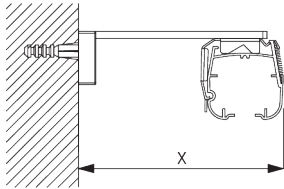

FITTING

A. FITTING INFORMATION

For detailed fitting information, visit the [Silent Gliss website](#).

Fixing points

B. CEILING FITTING

Bracket SG 2302

SG 2302
Bracket

Bracket SG 2346

SG 2346
Bracket

C. WALL FITTING

Smart Fix

Smart Fix SG 11200 - SG 11205 and bracket SG 2302:
Screw SG 10395 (M4x6) needed.

Square Smart Fix SG 11210 - SG 11215 and bracket SG 2302:
Screw SG 10395 (M4x6) needed.