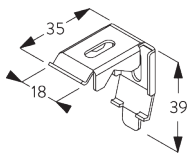

SG 2346
Bracket

C. WALL FITTING

Smart Fix

Smart Fix SG 11200 - SG 11205 and bracket SG 2302:
Screw SG 10395 (M4x6) needed.

Square Smart Fix SG 11210 - SG 11215 and bracket SG 2302:
Screw SG 10395 (M4x6) needed.

Universal Smart Fix SG 11154 - SG 11156 and bracket SG 2302:
Screw SG 10492 (M4x8) needed.

Smart Fix	X mm
SG 11200 / SG 11210	71-79
SG 11201 / SG 11211	91-99
SG 11202 / SG 11212	111-119
SG 11203 / SG 11213	131-139
SG 11204 / SG 11214	161-164
SG 11205 / SG 11215	211-219
SG 11154	126-152
SG 11155	156-182
SG 11156	206-232