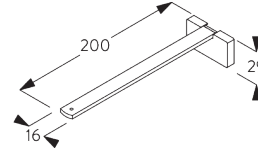

SG 2302
Bracket

SG 10395
Pan head screw M4x6

SG 10492
Pan head screw M4x8

SG 11200
Smart Fix 60 mm

SG 11201
Smart Fix 80 mm

SG 11202
Smart Fix 100 mm

SG 11203
Smart Fix 120 mm

SG 11204
Smart Fix 150 mm

SG 11205
Smart Fix 200 mm

SG 11210
Square Smart Fix 60 mm

SG 11211
Square Smart Fix 80 mm

SG 11212
Square Smart Fix 100 mm

SG 11213
Square Smart Fix 120 mm

SG 11214
Square Smart Fix 150 mm

SG 11215
Square Smart Fix 200 mm

SG 11154
Universal Smart Fix 120 mm

SG 11155
Universal Smart Fix 150 mm

SG 11156
Universal Smart Fix 200 mm

SYSTEM OPTIONS

A. FABRIC MAKE-UP

Type A - Softfold

- A: Child safety tape set SG 3166
- B: Set includes tape and child safety eyelet
- C: Tape SG 2163
- D: Child safety hook set SG 3164
- E: Hollow hem
- F: Bottom bar SG 2005