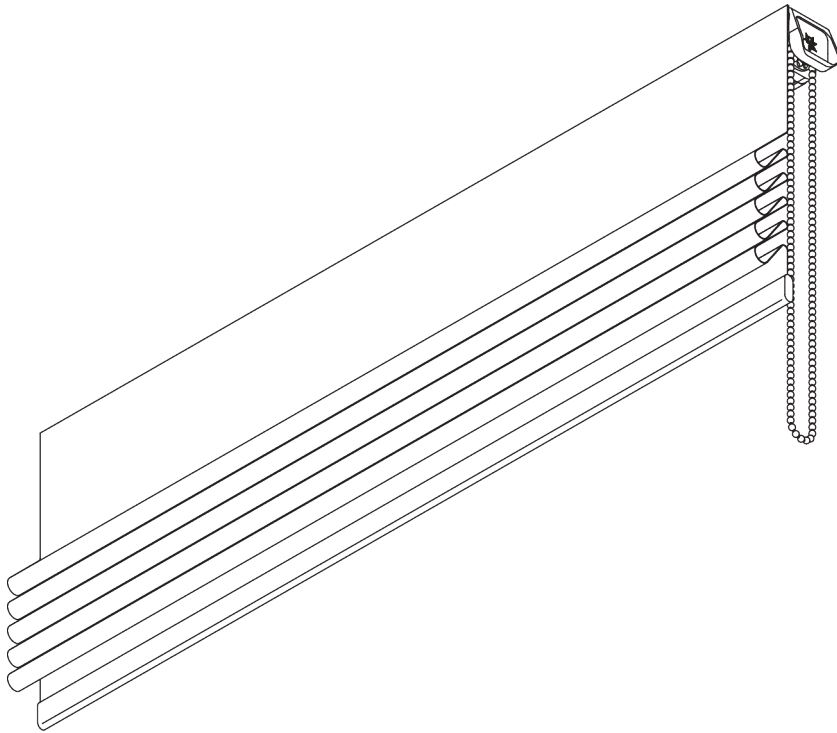

SG 2304

PRODUCT INFORMATION

- **Operation:** chain
- **Range:** S - M
- **Fitting:** ceiling, wall
- **Colours:** white RAL 9016
- **Fabrics:** refer to Silent Gliss fabric collection

Features:

- 1-to-1 gear drive
- Stainless steel bead chain
- Enclosed headrail
- Integrated magnetic child safety end-set

SYSTEM SPECIFICATIONS

A. SYSTEM DIMENSIONS

2 m

60 cm

3.4 m

2 kg

B. PROFILE

Profile information

SG 2301

Velcro profile

SG 2006

Bottom bar 28x3 mm

SG 2135

Rod steel ø 3 mm

C. HOW TO MEASURE

Breakaway child safety chain drive SG 2307