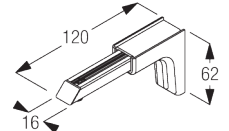

SG 2302
Bracket

SG 10395
Pan head screw M4x6

SG 10492
Pan head screw M4x8

SG 11200
Smart Fix 60 mm

SG 11201
Smart Fix 80 mm

SG 11202
Smart Fix 100 mm

SG 11203
Smart Fix 120 mm

SG 11204
Smart Fix 150 mm

SG 11205
Smart Fix 200 mm

SG 11210
Square Smart Fix 60 mm

SG 11211
Square Smart Fix 80 mm

SG 11212
Square Smart Fix 100 mm

SG 11213
Square Smart Fix 120 mm

SG 11214
Square Smart Fix 150 mm

SG 11215
Square Smart Fix 200 mm

SG 11154
Universal Smart Fix 120 mm

SG 11155
Universal Smart Fix 150 mm

SG 11156
Universal Smart Fix 200 mm

SYSTEM OPTIONS

A. FABRIC MAKE-UP

Type A - Softfold

- A: Child safety tape set SG 3166
- B: Set includes tape and child safety eyelet
- C: Tape SG 2163
- D: Child safety hook set SG 3164
- E: Hollow hem
- F: Bottom bar SG 2005