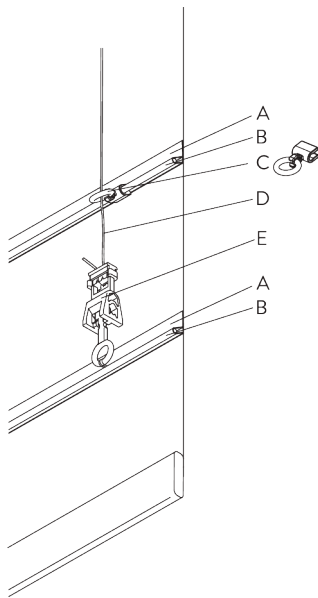

SG 11154
Universal Smart Fix 120 mm

SG 11155
Universal Smart Fix 150 mm

SG 11156
Universal Smart Fix 200 mm

SYSTEM OPTIONS

A. FABRIC MAKE-UP

Type A - Softfold

- A: Child safety tape set SG 3166
- B: Set includes tape and child safety eyelet
- C: Tape SG 2163
- D: Child safety hook set SG 3164
- E: Hollow hem
- F: Bottom bar SG 2005