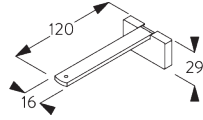

SG 2302
Bracket

SG 10395
Pan head screw M4x6

SG 10492
Pan head screw M4x8

SG 11200
Smart Fix 60 mm

SG 11201
Smart Fix 80 mm

SG 11202
Smart Fix 100 mm

SG 11203
Smart Fix 120 mm

SG 11204
Smart Fix 150 mm

SG 11205
Smart Fix 200 mm

SG 11210
Square Smart Fix 60 mm

SG 11211
Square Smart Fix 80 mm

SG 11212
Square Smart Fix 100 mm

SG 11213
Square Smart Fix 120 mm

SG 11214
Square Smart Fix 150 mm

SG 11215
Square Smart Fix 200 mm

SG 11154
Universal Smart Fix 120 mm

SG 11155
Universal Smart Fix 150 mm

SG 11156
Universal Smart Fix 200 mm

SYSTEM OPTIONS

A. FABRIC MAKE-UP

Type A - Softfold

- A: Child safety tape set SG 3166
- B: Set includes tape and child safety eyelet
- C: Tape SG 2163
- D: Child safety hook set SG 3164
- E: Hollow hem
- F: Bottom bar SG 2005