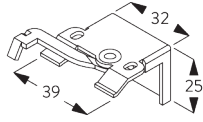

FITTING

A. FITTING INFORMATION

For detailed fitting information, visit the [Silent Gliss website](#).

Fixing points

B. CEILING FITTING

Bracket SG 2302

SG 2302
Bracket

Bracket SG 2346

SG 2346
Bracket

C. WALL FITTING

Smart Fix

Smart Fix SG 11200 - SG 11205 and bracket SG 2302:
Screw SG 10395 (M4x6) needed.

Square Smart Fix SG 11210 - SG 11215 and bracket SG 2302:
Screw SG 10395 (M4x6) needed.