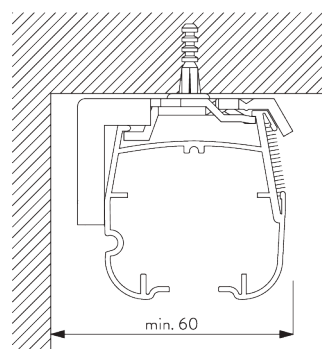

SYSTEM SPECIFICATIONS

A. SYSTEM DIMENSIONS

2 m

60 cm

3.4 m

2 kg

B. PROFILE

Profile information

FITTING

A. FITTING INFORMATION

For detailed fitting information, visit the [Silent Gliss website](#).

Fixing points

B. CEILING FITTING

Bracket SG 2302

SG 2302
Bracket

Bracket SG 2346

SG 2346
Bracket

C. WALL FITTING

Smart Fix

Smart Fix SG 11200 - SG 11205 and bracket SG 2302:
Screw SG 10395 (M4x6) needed.

Square Smart Fix SG 11210 - SG 11215 and bracket SG 2302:
Screw SG 10395 (M4x6) needed.