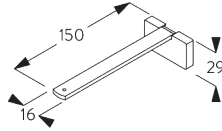

SG 2302
Bracket

SG 10395
Pan head screw M4x6

SG 10492
Pan head screw M4x8

SG 11200
Smart Fix 60 mm

SG 11201
Smart Fix 80 mm

SG 11202
Smart Fix 100 mm

SG 11203
Smart Fix 120 mm

SG 11204
Smart Fix 150 mm

SG 11205
Smart Fix 200 mm

SG 11210
Square Smart Fix 60 mm

SG 11211
Square Smart Fix 80 mm

SG 11212
Square Smart Fix 100 mm

SG 11213
Square Smart Fix 120 mm

SG 11214
Square Smart Fix 150 mm

SG 11215
Square Smart Fix 200 mm

SG 11154
Universal Smart Fix 120 mm

SG 11155
Universal Smart Fix 150 mm

SG 11156
Universal Smart Fix 200 mm

SYSTEM OPTIONS

A. FABRIC MAKE-UP

Type A - Softfold

- A: Child safety tape set SG 3166
- B: Set includes tape and child safety eyelet
- C: Tape SG 2163
- D: Child safety hook set SG 3164
- E: Hollow hem
- F: Bottom bar SG 2005