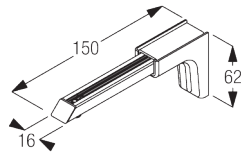

SG 2302
Bracket

SG 10395
Pan head screw M4x6

SG 10492
Pan head screw M4x8

SG 11200
Smart Fix 60 mm

SG 11201
Smart Fix 80 mm

SG 11202
Smart Fix 100 mm

SG 11203
Smart Fix 120 mm

SG 11204
Smart Fix 150 mm

SG 11205
Smart Fix 200 mm

SG 11210
Square Smart Fix 60 mm

SG 11211
Square Smart Fix 80 mm

SG 11212
Square Smart Fix 100 mm

SG 11213
Square Smart Fix 120 mm

SG 11214
Square Smart Fix 150 mm

SG 11215
Square Smart Fix 200 mm

SG 11154
Universal Smart Fix 120 mm

SG 11155
Universal Smart Fix 150 mm

SG 11156
Universal Smart Fix 200 mm

SYSTEM OPTIONS

A. FABRIC MAKE-UP

Type A - Softfold

- A: Child safety tape set SG 3166
- B: Set includes tape and child safety eyelet
- C: Tape SG 2163
- D: Child safety hook set SG 3164
- E: Hollow hem
- F: Bottom bar SG 2005