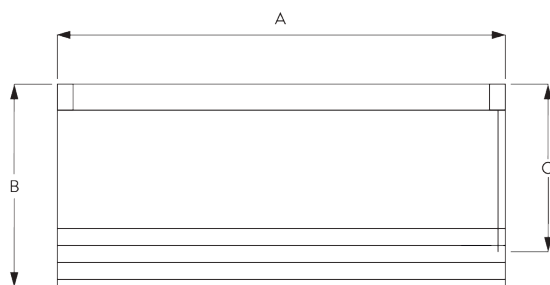

SYSTEM SPECIFICATIONS

A. SYSTEM DIMENSIONS

2 m

60 cm

3.4 m

2 kg

B. PROFILE

Profile information

SG 2301

Velcro profile

SG 2006

Bottom bar 28x3 mm

SG 2135

Rod steel ø 3 mm

C. HOW TO MEASURE

Breakaway child safety chain drive SG 2307

A: System width
B: System height
C: Chain height

Non-breakaway chain drive SG 2317

A: System width
B: System height
C: Chain height
D: Safety retainer SG 10731 min. 150 cm above floor

D. SPECIFICATION TEXT