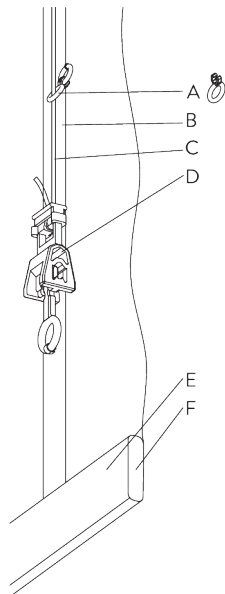

SG 11154
Universal Smart Fix 120 mm

SG 11155
Universal Smart Fix 150 mm

SG 11156
Universal Smart Fix 200 mm

SYSTEM OPTIONS

A. FABRIC MAKE-UP

Type A - Softfold

- A: Child safety tape set SG 3166
- B: Set includes tape and child safety eyelet
- C: Tape SG 2163
- D: Child safety hook set SG 3164
- E: Hollow hem
- F: Bottom bar SG 2005

Type B - Hardfold

- A: Tape SG 2136
- B: Rod SG 2135
- C: Child safety eyelet hard fold SG 3069
- D: Tape SG 2163
- E: Child safety hook set SG 3164

Type C - Hardfold

- A: Child safety eyelet set SG 3165
- B: Tape SG 2163
- C: Child safety hook set SG 3164

GENERAL NOTES

Dimensions

- Measurements are in mm except where indicated.
- Max. kg relates to fabric incl. accessories (bottom bars, cross rods, etc.).
- Stack size is typically 15-20% of system height.