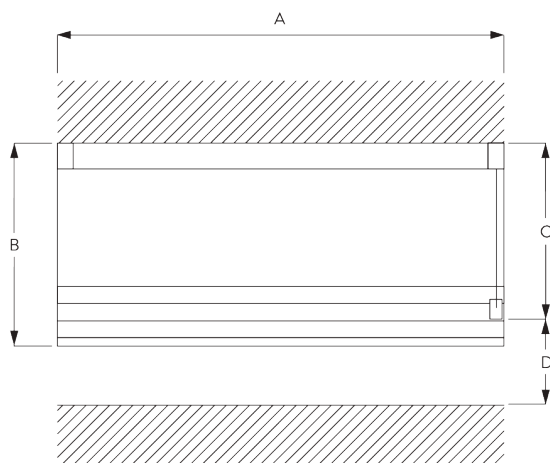

SYSTEM SPECIFICATIONS

A. SYSTEM DIMENSIONS

2 m

60 cm

3.4 m

2 kg

B. PROFILE

Profile information

SG 2301

Velcro profile

SG 2006

Bottom bar 28x3 mm

SG 2135

Rod steel ø 3 mm

C. HOW TO MEASURE

Breakaway child safety chain drive SG 2307

A: System width
B: System height
C: Chain height

Non-breakaway chain drive SG 2317

A: System width
B: System height
C: Chain height
D: Safety retainer SG 10731 min. 150 cm above floor

D. SPECIFICATION TEXT