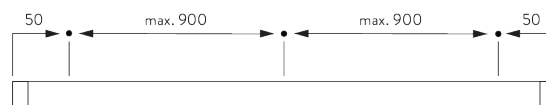

D. SPECIFICATION TEXT

Silent Gliss SG 2304 Chain Operated Roman Blind Headrail System. Comprises headrail SG 2301 made to measure powder coated white finish with bonded hook and loop insert, spools with cord SG 2308 and metal bead chain SG 2311 (optional plastic chain SG 2310). Left / right side hand pull via child safety gear drive set SG 2306 including endcap, (optional gear drive set without child safety mechanism SG 2316 supplied with chain retainer). Top / face fix using clip bracket SG 2302 at max. 90cm centres (optional face / top fix clamp bracket SG 2346). If supplied with made up blind from Silent Gliss fabric collection includes child safe breakaway components SG 31624 bottom bar set, SG 3069 rod cover (hard / semi hard fold makeup), SG 3165 / 3166 ring (soft fold make-up). Fabric to be attached to headrail profile using loop tape. Compliant to Child Safety Legislation EN 13120.

FITTING

A. FITTING INFORMATION

For detailed fitting information, visit the [Silent Gliss website](#).

Fixing points