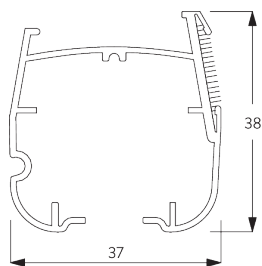

SYSTEM SPECIFICATIONS

A. SYSTEM DIMENSIONS

2 m

60 cm

3.4 m

2 kg

B. PROFILE

Profile information

SG 2301

Velcro profile

SG 2006

Bottom bar 28x3 mm

SG 2135

Rod steel ø 3 mm

C. HOW TO MEASURE

Breakaway child safety chain drive SG 2307

A: System width
B: System height
C: Chain height

Non-breakaway chain drive SG 2317

A: System width
B: System height
C: Chain height
D: Safety retainer SG 10731 min. 150 cm above floor

D. SPECIFICATION TEXT