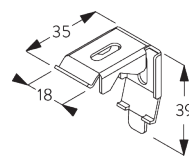

SYSTEM SPECIFICATIONS

A. SYSTEM DIMENSIONS

2 m

60 cm

3.4 m

2 kg

B. PROFILE

Profile information

FITTING

A. FITTING INFORMATION

For detailed fitting information, visit the [Silent Gliss website](#).

Fixing points

B. CEILING FITTING

Bracket SG 2302

SG 2302
Bracket

Bracket SG 2346

SG 2346
Bracket

C. WALL FITTING

Smart Fix

Smart Fix SG 11200 - SG 11205 and bracket SG 2302:
Screw SG 10395 (M4x6) needed.

Square Smart Fix SG 11210 - SG 11215 and bracket SG 2302:
Screw SG 10395 (M4x6) needed.