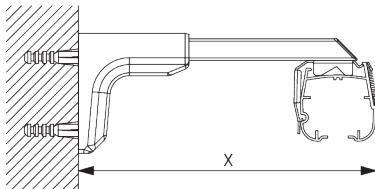

SG 2346
Bracket

C. WALL FITTING

Smart Fix

Smart Fix SG 11200 - SG 11205 and bracket SG 2302:
Screw SG 10395 (M4x6) needed.

Square Smart Fix SG 11210 - SG 11215 and bracket SG 2302:
Screw SG 10395 (M4x6) needed.

Universal Smart Fix SG 11154 - SG 11156 and bracket SG 2302:
Screw SG 10492 (M4x8) needed.

Smart Fix	X mm
SG 11200 / SG 11210	71-79
SG 11201 / SG 11211	91-99
SG 11202 / SG 11212	111-119
SG 11203 / SG 11213	131-139
SG 11204 / SG 11214	161-164
SG 11205 / SG 11215	211-219
SG 11154	126-152
SG 11155	156-182
SG 11156	206-232