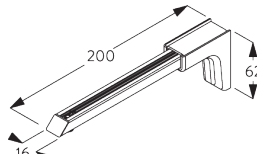

SG 2302
Bracket

SG 10395
Pan head screw M4x6

SG 10492
Pan head screw M4x8

SG 11200
Smart Fix 60 mm

SG 11201
Smart Fix 80 mm

SG 11202
Smart Fix 100 mm

SG 11203
Smart Fix 120 mm

SG 11204
Smart Fix 150 mm

SG 11205
Smart Fix 200 mm

SG 11210
Square Smart Fix 60 mm

SG 11211
Square Smart Fix 80 mm

SG 11212
Square Smart Fix 100 mm

SG 11213
Square Smart Fix 120 mm

SG 11214
Square Smart Fix 150 mm

SG 11215
Square Smart Fix 200 mm

SG 11154
Universal Smart Fix 120 mm

SG 11155
Universal Smart Fix 150 mm

SG 11156
Universal Smart Fix 200 mm

SYSTEM OPTIONS

A. FABRIC MAKE-UP

Type A - Softfold

- A: Child safety tape set SG 3166
- B: Set includes tape and child safety eyelet
- C: Tape SG 2163
- D: Child safety hook set SG 3164
- E: Hollow hem
- F: Bottom bar SG 2005