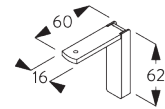

SG 2346
Bracket

C. WALL FITTING

Smart Fix

Smart Fix SG 11200 - SG 11205 and bracket SG 2302:
Screw SG 10395 (M4x6) needed.

Square Smart Fix SG 11210 - SG 11215 and bracket SG 2302:
Screw SG 10395 (M4x6) needed.

Universal Smart Fix SG 11154 - SG 11156 and bracket SG 2302:
Screw SG 10492 (M4x8) needed.

Smart Fix	X mm
SG 11200 / SG 11210	71-79
SG 11201 / SG 11211	91-99
SG 11202 / SG 11212	111-119
SG 11203 / SG 11213	131-139
SG 11204 / SG 11214	161-164
SG 11205 / SG 11215	211-219
SG 11154	126-152
SG 11155	156-182
SG 11156	206-232

SG 2302
Bracket

SG 10395
Pan head screw M4x6

SG 10492
Pan head screw M4x8

SG 11200
Smart Fix 60 mm

SG 11201
Smart Fix 80 mm

SG 11202
Smart Fix 100 mm

SG 11203
Smart Fix 120 mm

SG 11204
Smart Fix 150 mm