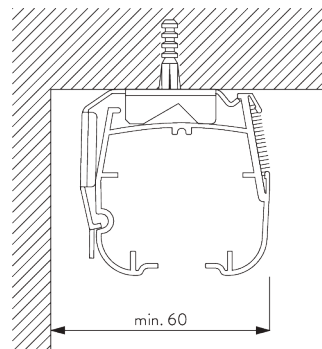

SYSTEM SPECIFICATIONS

A. SYSTEM DIMENSIONS

2 m

60 cm

3.4 m

2 kg

B. PROFILE

Profile information

FITTING

A. FITTING INFORMATION

For detailed fitting information, visit the [Silent Gliss website](#).

Fixing points

B. CEILING FITTING

Bracket SG 2302

SG 2302
Bracket

Bracket SG 2346

SG 2346
Bracket

C. WALL FITTING

Smart Fix

Smart Fix SG 11200 - SG 11205 and bracket SG 2302:
Screw SG 10395 (M4x6) needed.

Square Smart Fix SG 11210 - SG 11215 and bracket SG 2302:
Screw SG 10395 (M4x6) needed.