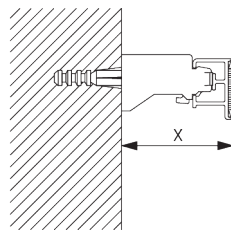

Profile Information

SG 2211

Velcro profile

SG 2005

Bottom bar 40x5 mm

C. HOW TO MEASURE

A: System width

B: System height

FITTING

A. FITTING INFORMATION

For detailed fitting information, visit the [Silent Gliss website](#).

Fixing points

B. CEILING FITTING

Bracket SG 3603

SG 3603
Bracket

C. WALL FITTING

Bracket SG 3630, SG 3655, SG 3660

Bracket	X mm
SG 3630	43
SG 3655	58
SG 3660	73

SG 3630
Bracket 35 mm

SG 3655
Bracket 50 mm

SG 3660
Bracket 65 mm

Smart Fix

Smart Fix SG 11200 - SG 11205 and bracket SG 3603:
Screw SG 10492 (M4x8) needed.