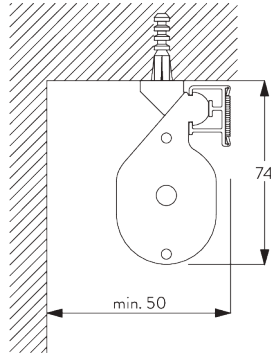

- 5-to-1 gear drive
- Stainless steel bead chain

SYSTEM SPECIFICATIONS

A. SYSTEM DIMENSIONS

4 m

6 m

8 kg

24 m²

B. PROFILE

Profile Information

SG 2211

Velcro profile

SG 2005

Bottom bar 40x5 mm

C. HOW TO MEASURE

A: System width

B: System height

FITTING

A. FITTING INFORMATION

For detailed fitting information, visit the [Silent Gliss website](#).

Fixing points

B. CEILING FITTING

Bracket SG 3603

SG 3603
Bracket

C. WALL FITTING

Bracket SG 3630, SG 3655, SG 3660

Bracket	X mm
SG 3630	43
SG 3655	58
SG 3660	73

SG 3630
Bracket 35 mm

SG 3655
Bracket 50 mm

SG 3660
Bracket 65 mm

Smart Fix

Smart Fix SG 11200 - SG 11205 and bracket SG 3603:
Screw SG 10492 (M4x8) needed.