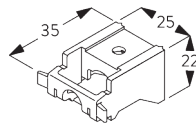

FITTING

A. FITTING INFORMATION

For detailed fitting information, visit the [Silent Gliss website](#).

Fixing points

B. CEILING FITTING

Bracket SG 3603

SG 3603
Bracket

C. WALL FITTING

Bracket SG 3630, SG 3655, SG 3660

Bracket	X mm
SG 3630	43
SG 3655	58
SG 3660	73

SG 3630
Bracket 35 mm

SG 3655
Bracket 50 mm

SG 3660
Bracket 65 mm

Smart Fix

Smart Fix SG 11200 - SG 11205 and bracket SG 3603:
Screw SG 10492 (M4x8) needed.