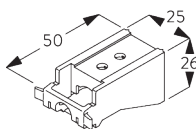

FITTING

A. FITTING INFORMATION

For detailed fitting information, visit the [Silent Gliss website](#).

Fixing points

B. CEILING FITTING

Bracket SG 3603

SG 3603
Bracket

C. WALL FITTING

Bracket SG 3630, SG 3655, SG 3660

Bracket	X mm
SG 3630	43
SG 3655	58
SG 3660	73

SG 3630
Bracket 35 mm

SG 3655
Bracket 50 mm

SG 3660
Bracket 65 mm

Smart Fix

Smart Fix SG 11200 - SG 11205 and bracket SG 3603:
Screw SG 10492 (M4x8) needed.