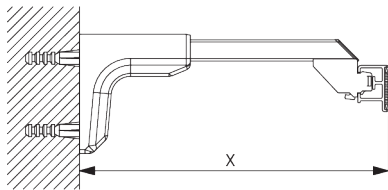

Bracket SG 3630, SG 3655, SG 3660

Bracket	X mm
SG 3630	43
SG 3655	58
SG 3660	73

SG 3630
Bracket 35 mm

SG 3655
Bracket 50 mm

SG 3660
Bracket 65 mm

Smart Fix

Smart Fix SG 11200 - SG 11205 and bracket SG 3603:
Screw SG 10492 (M4x8) needed.

Square Smart Fix SG 11210 - SG 11215 and bracket SG 3603:
Screw SG 10492 (M4x8) needed.

Universal Smart Fix 11154-11156 and bracket SG 3603:
Screw SG 10277 (M4x12) needed.

Smart Fix	X mm
SG 11200 / SG 11210	80
SG 11201 / SG 11211	100
SG 11202 / SG 11212	120
SG 11203 / SG 11213	140
SG 11204 / SG 11214	170
SG 11205 / SG 11215	220
SG 11154	132-160
SG 11155	162-190
SG 11156	212-240