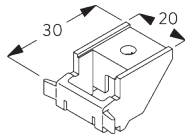

Bracket SG 3630, SG 3655, SG 3660

Bracket	X mm
SG 3630	43
SG 3655	58
SG 3660	73

SG 3630
Bracket 35 mm

SG 3655
Bracket 50 mm

SG 3660
Bracket 65 mm

Smart Fix

Smart Fix SG 11200 - SG 11205 and bracket SG 3603:
Screw SG 10492 (M4x8) needed.

Square Smart Fix SG 11210 - SG 11215 and bracket SG 3603:
Screw SG 10492 (M4x8) needed.

Universal Smart Fix 11154-11156 and bracket SG 3603:
Screw SG 10277 (M4x12) needed.

Smart Fix	X mm
SG 11200 / SG 11210	80
SG 11201 / SG 11211	100
SG 11202 / SG 11212	120
SG 11203 / SG 11213	140
SG 11204 / SG 11214	170
SG 11205 / SG 11215	220
SG 11154	132-160
SG 11155	162-190
SG 11156	212-240