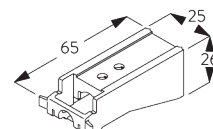

Bracket SG 3630, SG 3655, SG 3660

Bracket	X mm
SG 3630	43
SG 3655	58
SG 3660	73

SG 3630
Bracket 35 mm

SG 3655
Bracket 50 mm

SG 3660
Bracket 65 mm

Smart Fix

Smart Fix SG 11200 - SG 11205 and bracket SG 3603:
Screw SG 10492 (M4x8) needed.

Square Smart Fix SG 11210 - SG 11215 and bracket SG 3603:
Screw SG 10492 (M4x8) needed.

Universal Smart Fix 11154-11156 and bracket SG 3603:
Screw SG 10277 (M4x12) needed.

Smart Fix	X mm
SG 11200 / SG 11210	80
SG 11201 / SG 11211	100
SG 11202 / SG 11212	120
SG 11203 / SG 11213	140
SG 11204 / SG 11214	170
SG 11205 / SG 11215	220
SG 11154	132-160
SG 11155	162-190
SG 11156	212-240