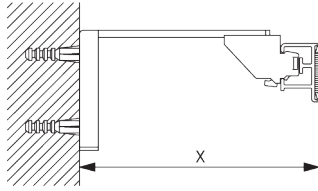

Bracket SG 3630, SG 3655, SG 3660

Bracket	X mm
SG 3630	43
SG 3655	58
SG 3660	73

SG 3630
Bracket 35 mm

SG 3655
Bracket 50 mm

SG 3660
Bracket 65 mm

Smart Fix

Smart Fix SG 11200 - SG 11205 and bracket SG 3603:
Screw SG 10492 (M4x8) needed.

Square Smart Fix SG 11210 - SG 11215 and bracket SG 3603:
Screw SG 10492 (M4x8) needed.

Universal Smart Fix 11154-11156 and bracket SG 3603:
Screw SG 10277 (M4x12) needed.

Smart Fix	X mm
SG 11200 / SG 11210	80
SG 11201 / SG 11211	100
SG 11202 / SG 11212	120
SG 11203 / SG 11213	140
SG 11204 / SG 11214	170
SG 11205 / SG 11215	220
SG 11154	132-160
SG 11155	162-190
SG 11156	212-240