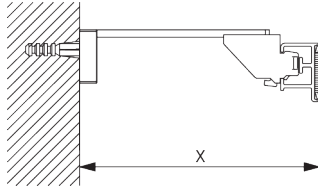

Bracket SG 3630, SG 3655, SG 3660

Bracket	X mm
SG 3630	43
SG 3655	58
SG 3660	73

SG 3630
Bracket 35 mm

SG 3655
Bracket 50 mm

SG 3660
Bracket 65 mm

Smart Fix

Smart Fix SG 11200 - SG 11205 and bracket SG 3603:
Screw SG 10492 (M4x8) needed.

Square Smart Fix SG 11210 - SG 11215 and bracket SG 3603:
Screw SG 10492 (M4x8) needed.

Universal Smart Fix 11154-11156 and bracket SG 3603:
Screw SG 10277 (M4x12) needed.

Smart Fix	X mm
SG 11200 / SG 11210	80
SG 11201 / SG 11211	100
SG 11202 / SG 11212	120
SG 11203 / SG 11213	140
SG 11204 / SG 11214	170
SG 11205 / SG 11215	220
SG 11154	132-160
SG 11155	162-190
SG 11156	212-240