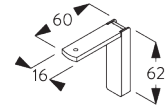

Bracket SG 3630, SG 3655, SG 3660

Bracket	X mm
SG 3630	43
SG 3655	58
SG 3660	73

SG 3630
Bracket 35 mm

SG 3655
Bracket 50 mm

SG 3660
Bracket 65 mm

Smart Fix

Smart Fix SG 11200 - SG 11205 and bracket SG 3603:
Screw SG 10492 (M4x8) needed.

Square Smart Fix SG 11210 - SG 11215 and bracket SG 3603:
Screw SG 10492 (M4x8) needed.

Universal Smart Fix 11154-11156 and bracket SG 3603:
Screw SG 10277 (M4x12) needed.

Smart Fix	X mm
SG 11200 / SG 11210	80
SG 11201 / SG 11211	100
SG 11202 / SG 11212	120
SG 11203 / SG 11213	140
SG 11204 / SG 11214	170
SG 11205 / SG 11215	220
SG 11154	132-160
SG 11155	162-190
SG 11156	212-240

SG 3603
Bracket

SG 10277
Pan head screw M4x12

SG 10492
Pan head screw M4x8

SG 11200
Smart Fix 60 mm

SG 11201
Smart Fix 80 mm

SG 11202
Smart Fix 100 mm

SG 11203
Smart Fix 120 mm

SG 11204
Smart Fix 150 mm