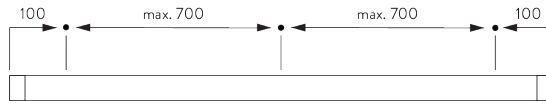

FITTING

A. FITTING INFORMATION

For detailed fitting information, visit the [Silent Gliss website](#).

Fixing points