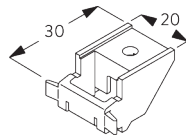

Profile Information

SG 2211

Velcro profile

SG 2005

Bottom bar 40x5 mm

C. HOW TO MEASURE

A: System width

B: System height

FITTING

A. FITTING INFORMATION

For detailed fitting information, visit the [Silent Gliss website](#).

Fixing points

B. CEILING FITTING

Bracket SG 3603

SG 3603
Bracket

C. WALL FITTING

Bracket SG 3630, SG 3655, SG 3660

Bracket	X mm
SG 3630	43
SG 3655	58
SG 3660	73

SG 3630
Bracket 35 mm

SG 3655
Bracket 50 mm

SG 3660
Bracket 65 mm

Smart Fix

Smart Fix SG 11200 - SG 11205 and bracket SG 3603:
Screw SG 10492 (M4x8) needed.