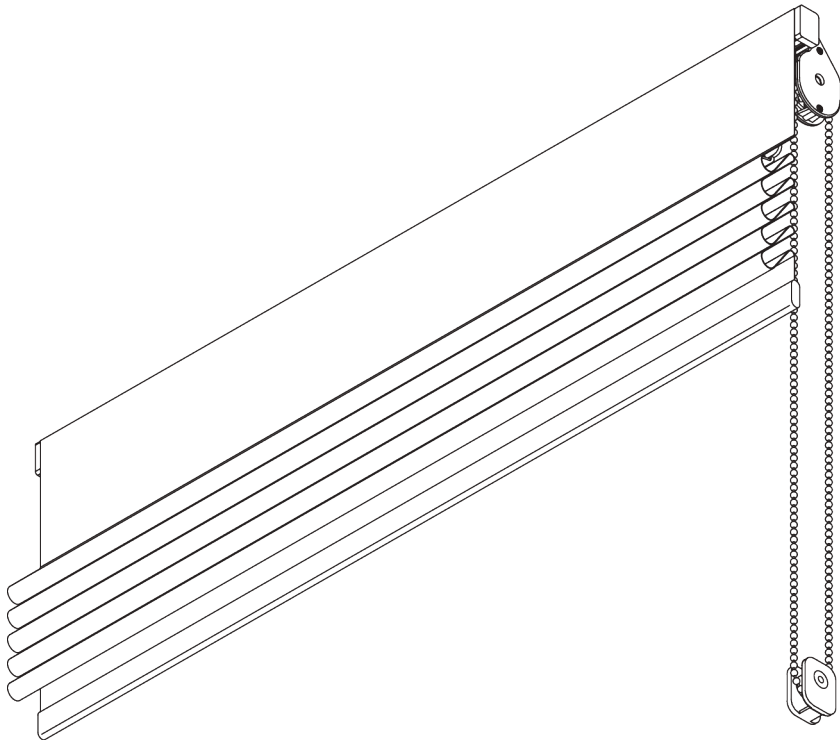

SG 2120

PRODUCT INFORMATION

- **Operation:** chain
- **Range:** L
- **Fitting:** ceiling, wall
- **Colours:** white RAL 9016, anodised aluminum
- **Fabrics:** refer to Silent Gliss fabric collection

Features:

- 5-to-1 gear drive
- Stainless steel bead chain

SYSTEM SPECIFICATIONS

A. SYSTEM DIMENSIONS

4 m

6 m

8 kg

24 m²

B. PROFILE

Profile Information

SG 2211

Velcro profile

SG 2005

Bottom bar 40x5 mm

C. HOW TO MEASURE

A: System width

B: System height

C: Chain height

D: Safety retainer SG 10731 min. 150 cm above floor

D. SPECIFICATION TEXT

Silent Gliss SG 2120 Chain Operated Roman Blind Headrail System. Comprises headrail SG 2211 made to measure in SAA finish with bonded hook and loop insert, take up reels SG 2081, drawing tape SG 2163. And metal operating bead chain SG 4845. Left / right hand side operation via gear drive set SG 2049. Wall fix with brackets SG 3630 / top fix with brackets SG 3603. If supplied with made up blind from Silent Gliss fabric collection includes child safe breakaway components SG31624 bottom bar set, SG 3069 rod cover (hard / semi hard fold makeup), SG 3165 / 3166 ring (soft fold make-up). Compliant to Child Safety legislation EN 13120.