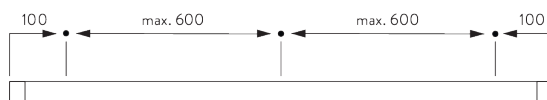

FITTING

A. FITTING INFORMATION

Fixing points

For detailed fitting information, visit the [Silent Gliss website](#).