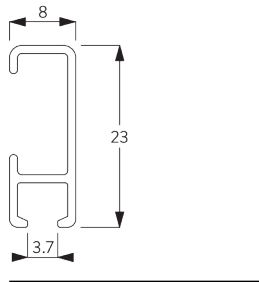

SG 1080

PRODUCT INFORMATION

- **Operation:** hand
- **Range:** S
- **Fitting:** ceiling, wall, suspended
- **Colours:** white RAL 9016; special colours or anodised aluminum possible
- **Fabrics:** refer to Silent Gliss fabric collection

Features:

- Bendable

SYSTEM SPECIFICATIONS

A. PROFILE

Profile and bending information

SG 1080p

Profile

Radius:
✓ 6 cm, 10 cm, >30 cm

B. HOW TO MEASURE

A: System width
B: System height
C: Distance between floor and fabric

C. SPECIFICATION

TEXT

Silent Gliss SG 1080 Hand Operated Curtain Track System. Comprises aluminium profile SG1080 supplied made to measure in silver anodised or powder coated white / matt white / anodic grey / antique bronze / charcoal with gliders SG 3533 at 14/m and 2 end covers SG 3667/ end stops SG 3016 per length. Top fixed with brackets SG 3603 at max. 600mm centres / wall fix with universal brackets SG 3630 / SG 3655 / SG 3660/ SG Smart Fix at max. 600mm centres.