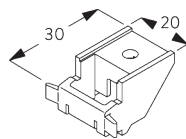

SG 3603
Bracket