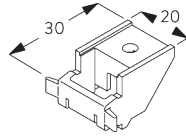

FITTING

A. FITTING INFORMATION

Fixing points

For detailed fitting information, visit the [Silent Gliss website](#).

B. CEILING FITTING

Bracket SG 3603

SG 3603
Bracket

C. WALL FITTING

Smart Fix

Smart Fix SG 11200 - SG 11205 and bracket SG 3603:
Screw SG 10492 (M4x8) needed.

Square Smart Fix SG 11210 - SG 11215 and bracket SG 3603:
Screw SG 10492 (M4x8) needed.

Universal Smart Fix SG 11154 - SG 11156 and bracket SG 3603:
Screw SG 10277 (M4x12) needed.