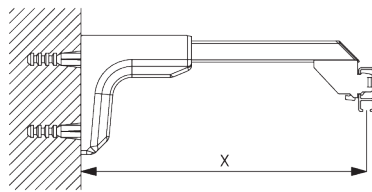

B. HOW TO MEASURE

A: System width
B: System height
C: Distance between floor and fabric

C. SPECIFICATION

TEXT

Silent Gliss SG 1080 Hand Operated Curtain Track System. Comprises aluminium profile SG1080 supplied made to measure in silver anodised or powder coated white / matt white / anodic grey / antique bronze / charcoal with gliders SG 3533 at 14/m and 2 end covers SG 3667/ end stops SG 3016 per length. Top fixed with brackets SG 3603 at max. 600mm centres / wall fix with universal brackets SG 3630 / SG 3655 / SG 3660/ SG Smart Fix at max. 600mm centres.

FITTING

A. FITTING INFORMATION

Fixing points

For detailed fitting information, visit the [Silent Gliss website](#).

B. CEILING FITTING

Bracket SG 3603

SG 3603
Bracket

C. WALL FITTING

Smart Fix

Smart Fix SG 11200 - SG 11205 and bracket SG 3603:
Screw SG 10492 (M4x8) needed.

Square Smart Fix SG 11210 - SG 11215 and bracket SG 3603:
Screw SG 10492 (M4x8) needed.

Universal Smart Fix SG 11154 - SG 11156 and bracket SG 3603:
Screw SG 10277 (M4x12) needed.