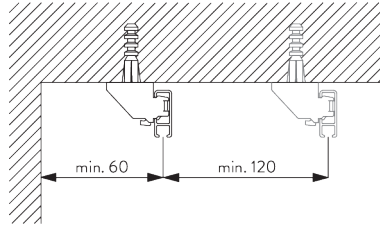

B. HOW TO MEASURE

A: System width
B: System height
C: Distance between floor and fabric

C. SPECIFICATION

TEXT

Silent Gliss SG 1080 Hand Operated Curtain Track System. Comprises aluminium profile SG1080 supplied made to measure in silver anodised or powder coated white / matt white / anodic grey / antique bronze / charcoal with gliders SG 3533 at 14/m and 2 end covers SG 3667/ end stops SG 3016 per length. Top fixed with brackets SG 3603 at max. 600mm centres / wall fix with universal brackets SG 3630 / SG 3655 / SG 3660/ SG Smart Fix at max. 600mm centres.

FITTING

A. FITTING INFORMATION

Fixing points

For detailed fitting information, visit the [Silent Gliss website](#).

B. CEILING FITTING

Bracket SG 3603

SG 3603
Bracket

C. WALL FITTING

Smart Fix

Smart Fix SG 11200 - SG 11205 and bracket SG 3603:
Screw SG 10492 (M4x8) needed.

Square Smart Fix SG 11210 - SG 11215 and bracket SG 3603:
Screw SG 10492 (M4x8) needed.

Universal Smart Fix SG 11154 - SG 11156 and bracket SG 3603:
Screw SG 10277 (M4x12) needed.