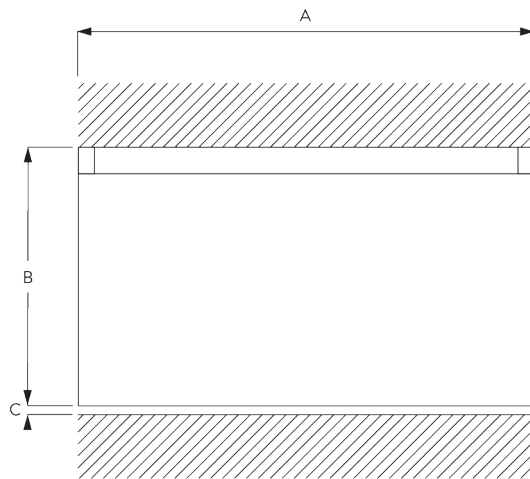

SG 1080

PRODUCT INFORMATION

- **Operation:** hand
- **Range:** S
- **Fitting:** ceiling, wall, suspended
- **Colours:** white RAL 9016; special colours or anodised aluminum possible
- **Fabrics:** refer to Silent Gliss fabric collection

Features:

- Bendable

SYSTEM SPECIFICATIONS

A. PROFILE

Profile and bending information

SG 1080p

Profile

Radius:
✓ 6 cm, 10 cm, >30 cm

B. HOW TO MEASURE

A: System width
B: System height
C: Distance between floor and fabric

C. SPECIFICATION

TEXT

Silent Gliss SG 1080 Hand Operated Curtain Track System. Comprises aluminium profile SG1080 supplied made to measure in silver anodised or powder coated white / matt white / anodic grey / antique bronze / charcoal with gliders SG 3533 at 14/m and 2 end covers SG 3667/ end stops SG 3016 per length. Top fixed with brackets SG 3603 at max. 600mm centres / wall fix with universal brackets SG 3630 / SG 3655 / SG 3660/ SG Smart Fix at max. 600mm centres.