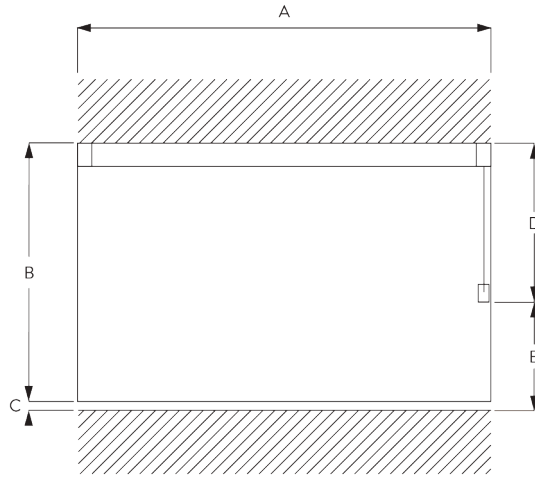

### Profile and bending information

**SG 3982**

Profile

Radius:  
✓ 15 cm, 20 cm, >30 cm

**C. HOW TO  
MEASURE**

- A: System width
- B: System height
- C: Distance between floor and fabric
- D: Cord height
- E: Safety Retainer SG 10731 min. 150 cm above floor