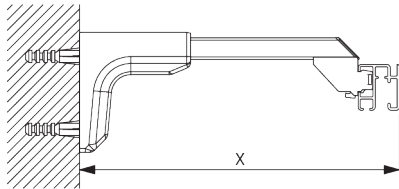

## C. WALL FITTING

### Smart Fix

**Smart Fix SG 11200 - SG 11205 and bracket SG 3603:**  
Screw SG 10492 (M4x8) needed.

**Square Smart Fix SG 11210 - SG 11215 and bracket SG 3603:**  
Screw SG 10492 (M4x8) needed.

**Universal Smart Fix SG 11154 - SG 11156 and bracket SG 3603:**  
Screw SG 10277 (M4x12) needed.