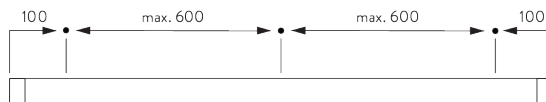

Fixing points