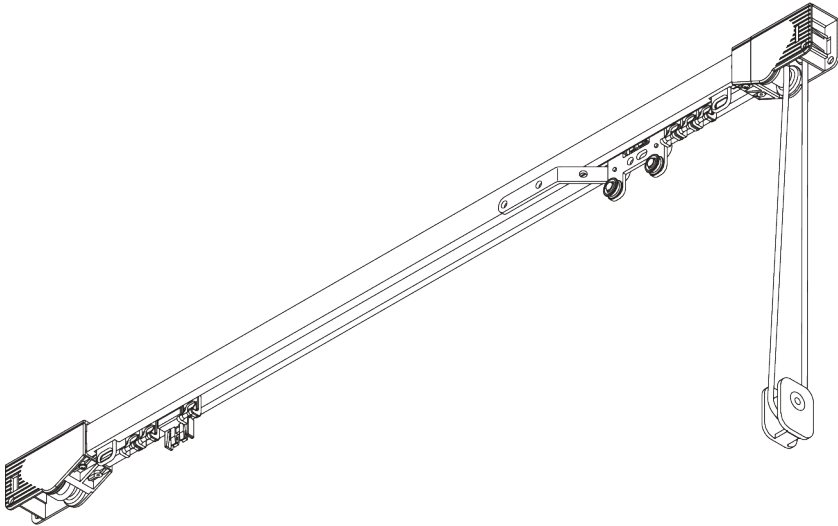

# SG 3900

---

## PRODUCT INFORMATION

- **Operation:** cord
- **Range:** M - L
- **Fitting:** ceiling, wall
- **Colours:** white RAL 9016; special colours or anodised aluminum possible
- **Fabrics:** refer to Silent Gliss fabric collection